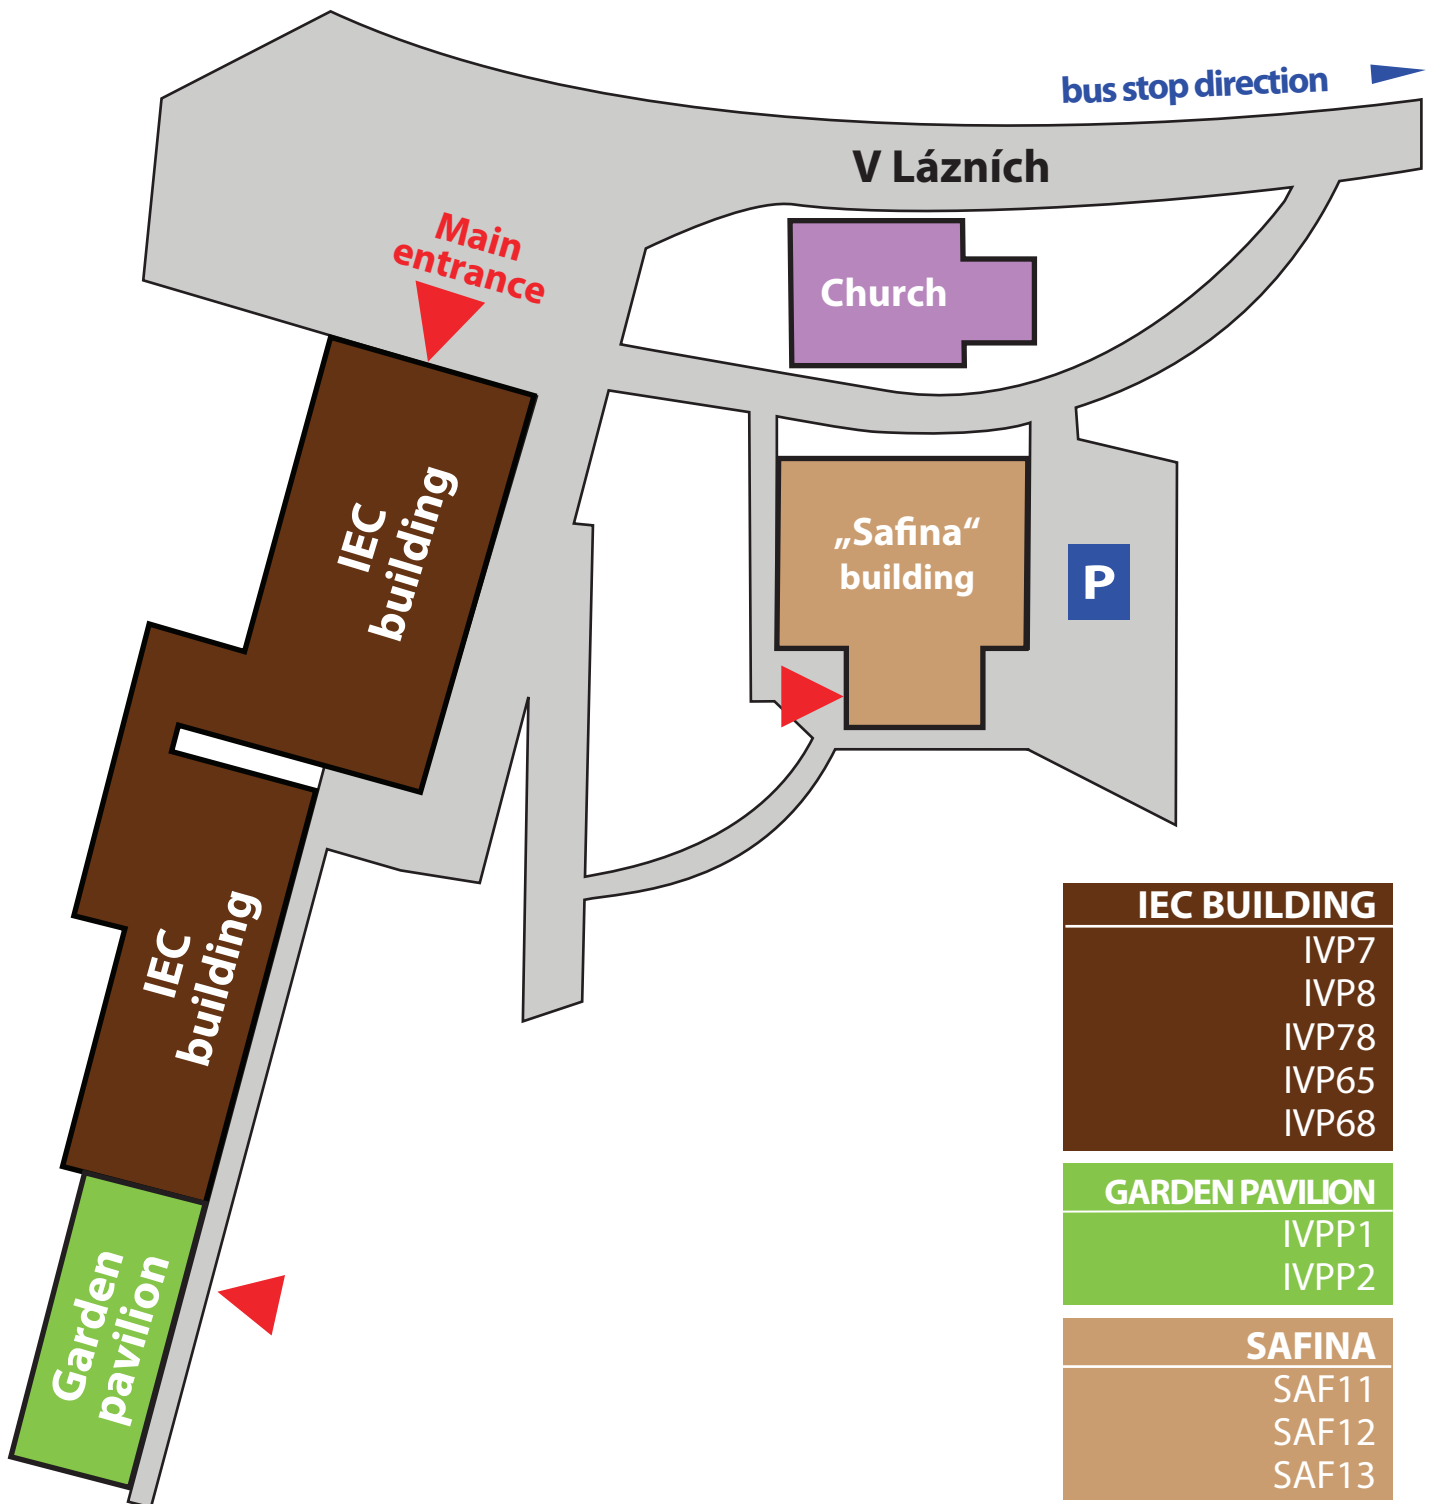

MAP OF THE CAMPUS

**Premises of the
Institute of Education
and Communication CULS Prague**

V Lázních 3
Praha 5 - Malá Chuchle
159 00

**Institute of Education
and Communication**